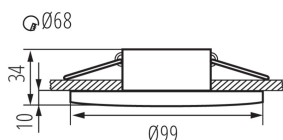

Ring for spotlight fittings

5905339331267

IP
65/20

HIGH
quality
finish

Kanlux DROXY IP65 is a family of decorative spotlights dedicated to bathrooms and rooms with high humidity (IP65 / 20). The ring family consists of 2 models of round housings. Their distinguishing feature is the decorative, exceptionally smooth surface, which, combined with matte colors (white and black), gives an unusually elegant, but discreet effect in the room where they are installed.

GENERAL DATA:

Colour: black
Place of assembly: Recessed mount in the ceiling
Place of application: Indoors and outdoors
Minimum distance from the illuminated object: 0,5m
Decorative ring without a ceramic frame: yes
Height [mm]: 34
Diameter [mm]: 99
Assembly hole [mm]: Ø68

TECHNICAL DATA:

Rated voltage [V]: 12 AC; 12 DC; 220-240 AC
Maximum power [W]: max 10
Class of protection against electric shock: II/III
Light source: MR16/PAR16
Light source included: no
Cap: GX5.3/GU10
Ambient temperature range to which the product can be exposed: -10÷35
Enclosure material: aluminum alloy
Lighting-fixture angle regulation: none
IP class: 65/20

LOGISTIC DATA:

Packaging method: 50
Number of units in the secondary packaging: 1
Number of units in the packaging: 50
Net unit weight [g]: 140
Grammage [g]: 184
Length of a unit pack [cm]: 10.5
Width of a unit pack [cm]: 5
Height of a unit pack [cm]: 10.5
Weight of a cardboard box [kg]: 9.2
Width of a cardboard box [cm]: 28.5
Height of a cardboard box [cm]: 23
Length of a cardboard box [cm]: 55